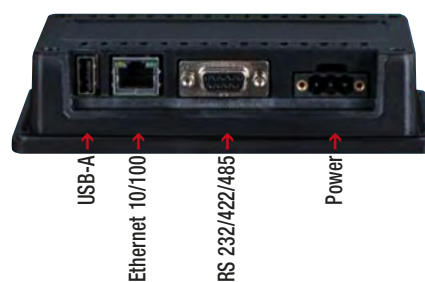

OPERATOR SYSTEMS

TP cloudPanels – Ideal for smaller applications

The TP cloudPanels are optimized for web applications and the perfect companion for WebVisu projects. Since WebVisu is already integrated in the Engineering Tool SPEED7 Studio, visualization via the new cloudPanel is easy as pie: It runs inside the PLC and is accessed by the cloudPanel via its optimized HTML5 browser. Rendering a cost effective visualization solution, that specially benefits smaller projects.

Type	TPC 104-CL	TPC 107-CL	TPC 110-CL
Order No:	H41-L1A41-0	H71-L1A41-0	HA1-L1A41-0
Operating System	Linux		
Runtime	WebVisu		
Display size (Zoll)	4,3"	7,0"	10,0"
Resolution	480 x 272	800 x 480	1024 x 600
Touch Screen	resistive		
Processor	ARM Cortex-A8 1 GHz		
Interfaces	1x RS232 / 422 / 485, 1x USB-A, 1x Ethernet		
int. RFID reader	-	-	-
Work memory (MB)	512		
User memory (GB)	4		
Cardslots	-	-	-
Protection design	Frontside: IP 66 / Backside IP 20		
Dimensions W x H x D	147 x 107 x 31 mm	187 x 147 x 34 mm	282 x 197 x 35 mm
Integrated cut-out W x H	136 x 96 mm	176 x 136 mm	271 x 186 mm
Price	290,-	490,-	890,-