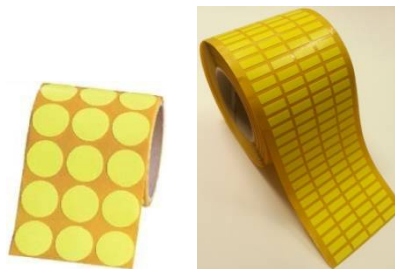

TESA® material in yellow, white or grey stay stable even on uneven surfaces but can be removed easily too. The labels can be taken from a replaced equipment of storage racks without damage and pasted on to a different location again.

Das Material eignet sich für poröse, grobstrukturierte Oberflächen und ist ideal für Teilekennzeichnung in schwieriger Umgebung. Als Stanzteil ist es auch gut für die Beklebung metallisch blanker Stellen und Durchbrüche im Lackierprozess geeignet. /

The material is suitable for porous, coarse-textured surfaces and is ideal for marking parts in difficult environments. As a stamped part it is also good well suited for pasting bright metallic parts and breakthroughs in the painting process.

Material / material: kunststoffbeschichtetes TESA®-Gewebe / plastic-coated TESA® material
Kleber / adhesive: vernetzter Kautschukkleber, wieder ablösbar / polymerised natural rubber adhesive

Farben / colors: weiß / white (GW), gelb / yellow (GG), grau / grey (GRG)

Folienstärke / film strength: 0,15 mm

Rollenkern / core: Ø 3 Zoll / inch (76 mm)

Wicklung / winding: Außen / outside

Temperaturbereich / temperature range: -40°C - +100°C, kurzzeitig / shortly - +130°C

Beständigkeit / resistance: Wasser, Öle, Schmutz / water, oils, soil

Nur für Drucker mit verstellbarem Durchlichtsensor geeignet! /
Only suitable for printers with adjustable transmissive sensor!

GOGAMARK EET-TESA® Gewebe-Etiketten f. Thermotransferdrucker / textile labels for thermal transfer printers

Breite x Höhe mm width x height	Rollen- breite roll width	Etiketten je Reihe labels/row	Etiketten je Rolle labels/roll	ArtNr WEISS white	ArtNr GELB yellow	ArtNr GRAU grey	€ /Rolle /roll
15,0 x 6,0	105	5	10.000	EET-TESA-0615GW	EET-TESA-0615GG	EET-TESA-0615GGR	279,00
18,0 x 6,0	105	5	10.000	EET-TESA-0618GW	EET-TESA-0618GG	EET-TESA-0618GGR	317,00
19,0 x 6,5	105	5	10.000	EET-TESA-0619GW	EET-TESA-0619GG	EET-TESA-0619GGR	345,00
20,0 x 7,0	105	5	10.000	EET-TESA-0720GW	EET-TESA-0720GG	EET-TESA-0720GGR	394,00
15,0 x 8,0	105	5	10.000	EET-TESA-0815GW	EET-TESA-0815GG	EET-TESA-0815GGR	309,00
17,0 x 8,5	105	5	10.000	EET-TESA-0817GW	EET-TESA-0817GG	EET-TESA-0817GGR	337,00
18,0 x 8,0	105	5	10.000	EET-TESA-0818GW	EET-TESA-0818GG	EET-TESA-0818GGR	378,00
20,0 x 8,0	105	5	10.000	EET-TESA-0820GW	EET-TESA-0820GG	EET-TESA-0820GGR	394,00
27,0 x 8,0	105	5	10.000	EET-TESA-0827GW	EET-TESA-0827GG	EET-TESA-0827GGR	420,00
15,0 x 9,0	105	5	10.000	EET-TESA-0915GW	EET-TESA-0915GG	EET-TESA-0915GGR	324,00
18,0 x 9,0	105	5	10.000	EET-TESA-0918GW	EET-TESA-0918GG	EET-TESA-0918GGR	378,00
20,0 x 10,0	105	5	10.000	EET-TESA-1020GW	EET-TESA-1020GG	EET-TESA-1020GGR	429,00
25,0 x 17,0	105	3	5.000	EET-TESA-1725GW	EET-TESA-1725GG	EET-TESA-1725GGR	381,00
50,0 x 20,0	56	1	1.800	EET-TESA-2050GW	EET-TESA-2050GG	EET-TESA-2050GGR	301,00
60,0 x 35,0	66	1	1.000	EET-TESA-3560GW	EET-TESA-3560GG	EET-TESA-3560GGR	233,00
Ø 29	96	3	3.000	EET-TESA-K29GW	EET-TESA-K29GG	EET-TESA-K29GGR	396,00

Preise gültig ab 01.01.2018 exkl. MwSt., freibleibend, Auftragsrabatt auf Anfrage /
prices are valid from 01.01.2018 excl. VAT, subject to change, discounts upon request
sonst. Konditionen siehe www.gogatec.com/AGB.pdf, techn. Änderungen vorbehalten /
terms & conditions can be found on our website: www.gogatec.com/AGB.pdf, error, technical modifications and variations are reserved