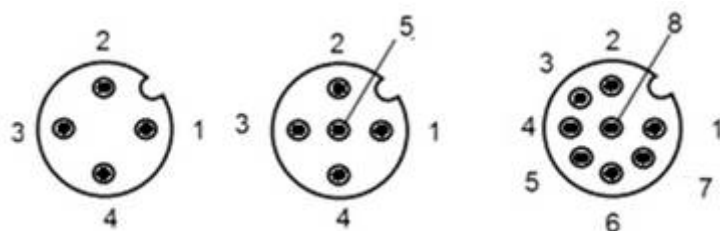

M12-Steckverbinder mit Anschlussleitung / M12 connector with cable

4 POLIG / 4-pole

5 POLIG / 5-pole

8 POLIG / 8-pole

GOGAPLUG M12 Buchse gerade mit Anschlussleitung geschirmt / shielded M12 socket straight with cable

Pole pole	Länge m length	ArtNr		ArtNr	
		PVC UL-Leitung PVC UL-wire	/Stk. /pc.	PUR UL-Leitung PUR UL-wire	/Stk. /pc.
4-polig / 4-pole	3	34-C12F4A2-300-432	a.A.	34-C12F4A2-300-332	14,22
	5	34-C12F4A2-500-432	a.A.	34-C12F4A2-500-332	18,06
	10	34-C12F4A2-10K-432	a.A.	34-C12F4A2-10K-332	28,43
5-polig / 5-pole	3	34-C12F5A2-300-434	a.A.	34-C12F5A2-300-334	17,58
	5	34-C12F5A2-500-434	a.A.	34-C12F5A2-500-334	23,05
	10	34-C12F5A2-10K-434	a.A.	34-C12F5A2-10K-334	37,55
8-polig / 8-pole	3	34-C12F8A2-300-436	a.A.	34-C12F8A2-300-336	23,63
	5	34-C12F8A2-500-436	a.A.	34-C12F8A2-500-336	30,73
	10	34-C12F8A2-10K-436	a.A.	34-C12F8A2-10K-336	49,17

GOGAPLUG M12 Stecker gerade mit Anschlussleitung geschirmt / shielded M12 plug straight with cable

Pole pole	Länge m length	ArtNr		ArtNr	
		PVC UL-Leitung PVC UL-wire	/Stk. /pc.	PUR UL-Leitung PUR UL-wire	/Stk. /pc.
4-polig / 4-pole	3	34-C12M4A2-300-432	a.A.	34-C12M4A2-300-332	14,22
	5	34-C12M4A2-500-432	a.A.	34-C12M4A2-500-332	18,06
	10	34-C12M4A2-10K-432	a.A.	34-C12M4A2-10K-332	28,52
5-polig / 5-pole	3	34-C12M5A2-300-434	a.A.	34-C12M5A2-300-334	17,58
	5	34-C12M5A2-500-434	a.A.	34-C12M5A2-500-334	23,05
	10	34-C12M5A2-10K-434	a.A.	34-C12M5A2-10K-334	37,55
8-polig / 8-pole	3	34-C12M8A2-300-436	a.A.	34-C12M8A2-300-336	23,63
	5	34-C12M8A2-500-436	a.A.	34-C12M8A2-500-336	30,73
	10	34-C12M8A2-10K-436	a.A.	34-C12M8A2-10K-336	49,27

a.A. = auf Anfrage / upon request

Preise gültig ab 01.01.2018 exkl. MwSt., freibleibend, Auftragsrabatt auf Anfrage /
prices are valid from 01.01.2018 excl. VAT, subject to change, discounts upon request

sonst. Konditionen siehe www.gogatec.com/AGB.pdf, techn. Änderungen vorbehalten /
terms & conditions can be found on our website: www.gogatec.com/AGB.pdf, error, technical modifications and variations are reserved