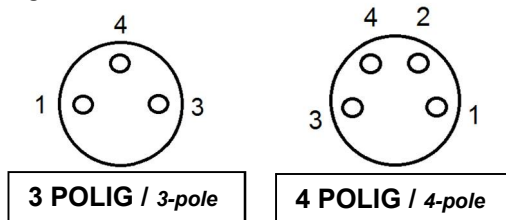

a.A. = auf Anfrage / upon request