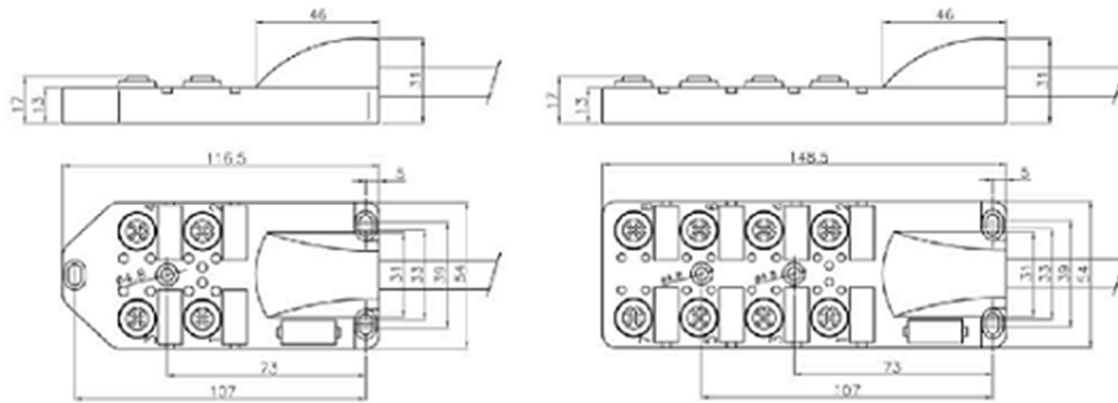

GOGAPLUG M8 mit int. Kabel & LED / M8 with int. Cable & LED

Anschlüsse connections	Pole pole	Länge m length	ArtNR PVC/PUR-Leitung PVC/PUR-wires	€ /Stk. /pc.	ArtNr PVC-Leitung PVC-wire	€ /Stk. /pc.
4	3	5	34-D08-3P4-500-180	38,90	34-D08-3P4-500-080	a.A.
		10	34-D08-3P4-10K-180	50,20	34-D08-3P4-10K-080	a.A.
		15	34-D08-3P4-15K-180	61,40	34-D08-3P4-15K-080	a.A.
	4	5	34-D08-4P4-500-182	a.A.	34-D08-4P4-500-082	a.A.
		10	34-D08-4P4-10K-182	a.A.	34-D08-4P4-10K-082	a.A.
		15	34-D08-4P4-15K-182	a.A.	34-D08-4P4-15K-082	a.A.
8	3	5	34-D08-3P8-500-182	65,60	34-D08-3P8-500-082	a.A.
		10	34-D08-3P8-10K-182	87,50	34-D08-3P8-10K-082	a.A.
		15	34-D08-3P8-15K-182	109,50	34-D08-3P8-15K-082	a.A.
	4	5	34-D08-4P8-500-184	80,70	34-D08-4P8-500-084	a.A.
		10	34-D08-4P8-10K-184	113,50	34-D08-4P8-10K-084	a.A.
		15	34-D08-4P8-15K-184	146,10	34-D08-4P8-15K-084	a.A.