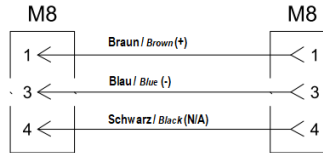

Typ PVC / type PVC

Material / material: Mantel PVC, Adern PVC / coat PVC, wires PVC

Temperaturbereich / temperature range: statisch / static -25°C - +70°C, bewegt / moving -5°C - +70°C

Typ PUR/PVC / type PUR/PVC

Material / material: Mantel PUR, Adern PVC / coat PUR, wires PVC

Temperaturbereich / temperature range: statisch / static -25°C - +80°C, bewegt / moving -5°C - +80°C

GOGAPLUG M8 Stift gerade auf M8 Buchse gerade / straight M8 plug on straight M8 socket

Type	Länge	Außen-ϕ	ArtNr	€	Außen-ϕ	ArtNr	€
Anz x mm²	m	mm	PVC/PUR-Leitung	/Stk.	mm	PVC-Leitung	/Stk.
type	length	outer ϕ	PVC/PUR-wire	/pc.	outer ϕ	PVC-wire	/pc.
3 x 0,25	0,3	4,0 $\pm$ 0,2	34-CPA3A1-030-110	11,67	4,0 $\pm$ 0,2	34-CPA3A1-030-010	11,52
	0,6		34-CPA3A1-060-110	12,03		34-CPA3A1-060-010	11,73
	1,5		34-CPA3A1-150-110	13,16		34-CPA3A1-150-010	12,42
	3		34-CPA3A1-300-110	15,04		34-CPA3A1-300-010	13,56
4 x 0,25	0,3	5,0 $\pm$ 0,2	34-CPA4A1-030-112	a.A.	4,2 $\pm$ 0,2	34-CPA4A1-030-012	a.A.
	0,6		34-CPA4A1-060-112	a.A.		34-CPA4A1-060-012	a.A.
	1,5		34-CPA4A1-150-112	14,69		34-CPA4A1-150-012	a.A.
	3		34-CPA4A1-300-112	a.A.		34-CPA4A1-300-012	15,38

a. A. = auf Anfrage / upon request