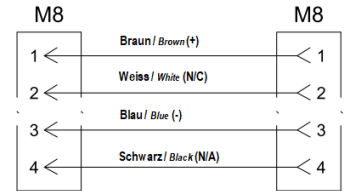

Typ PVC / type PVC

Material / material: Mantel PVC, Adern PVC / coat PVC, wires PVC

Temperaturbereich / temperature range: statisch / static -25°C - +70°C, bewegt / moving -5°C - +70°C

Typ PUR/PVC / type PUR/PVC

Material / material: Mantel PUR, Adern PVC / coat PUR, wires PVC

Temperaturbereich / temperature range: statisch / static -25°C - +80°C, bewegt / moving -5°C - +80°C

GOGAPLUG M8 Stift gerade auf M8 Buchse gerade / straight M8 plug on straight M8 socket

Type	Länge	Außen-ϕ	ArtNr	€	Außen-ϕ	ArtNr	€
Anz x mm²	m	mm	PVC/PUR-Leitung	/Stk.	mm	PVC-Leitung	/Stk.
type	length	outer ϕ	PVC/PUR-wire	/pc.	outer ϕ	PVC-wire	/pc.
3 x 0,25	0,3	4,0 $\pm$ 0,2	34-CPA3A1-030-110	11,67	4,0 $\pm$ 0,2	34-CPA3A1-030-010	11,52
	0,6		34-CPA3A1-060-110	12,03		34-CPA3A1-060-010	11,73
	1,5		34-CPA3A1-150-110	13,16		34-CPA3A1-150-010	12,42
	3		34-CPA3A1-300-110	15,04		34-CPA3A1-300-010	13,56
4 x 0,25	0,3	5,0 $\pm$ 0,2	34-CPA4A1-030-112	a.A.	4,2 $\pm$ 0,2	34-CPA4A1-030-012	a.A.
	0,6		34-CPA4A1-060-112	a.A.		34-CPA4A1-060-012	a.A.
	1,5		34-CPA4A1-150-112	14,69		34-CPA4A1-150-012	a.A.
	3		34-CPA4A1-300-112	a.A.		34-CPA4A1-300-012	15,38

a. A. = auf Anfrage / upon request