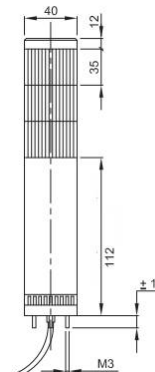

Durchmesser / diameter: 40mm

Temperaturbereich / temperature range: -30°C - +60°C

Geeignet für / suitable for: Zone 2&22, gemäß ATEX / according to ATEX

Schutzart / protection grade: IP65 gemäß EN60529 / IP65 according to EN60529

Summer Einschaltstrom / buzzer inrush current: 250mA

Summer Signalstrom / buzzer signal current: 40mA

Kabel / cable: 3 m, 8mm Durchmesser / diameter

Zulassung / approvals: Ex II 3GD, Ex nA II T4, Ex tD A22 IP65 T85°C