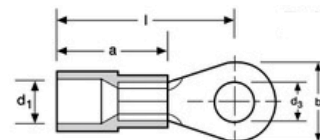

Passende Werkzeuge siehe GOGATOOL Katalog / for appropriate tools please see GOGATOOL catalog

FC	Typ	mm ²	Loch für	Abmessung mm						Gewicht/100Stk.	VPE	ArtNr	€
colour	type	range	hole size	d3	b	d1	l	a	s	kg	Stk.		/100 Stk.
				dimensions mm						weight /100 pcs.	PU		/100 Stk.
RT	KS-ISRK-10-M5	10	M5	5,3	10,0	7,5	24,0	16,0	1,1	0,070	500	123610010005	41,45
	KS-ISRK-10-M6		M6	6,5	11,0	7,5	25,0	16,0	1,1	0,070		123610010006	37,58
	KS-ISRK-10-M8		M8	8,4	14,0	7,5	28,0	16,0	1,1	0,070		123610010008	43,11
	KS-ISRK-10-M10		M10	10,5	18,0	7,5	29,0	16,0	1,1	0,080		123610010010	46,62
	KS-ISRK-10-M12		M12	13,0	22,0	7,5	31,0	16,0	1,1	0,130		123610010012	44,08
BL	KS-ISRK-16-M5	16	M5	5,3	11,0	9,0	30,0	20,0	1,2	0,080	250	123610016005	47,23
	KS-ISRK-16-M6		M6	6,5	11,0	9,0	30,0	20,0	1,2	0,120		123610016006	47,23
	KS-ISRK-16-M8		M8	8,4	14,0	9,0	32,0	20,0	1,2	0,145		123610016008	53,00
	KS-ISRK-16-M10		M10	10,5	18,0	9,0	34,0	20,0	1,2	0,190		123610016010	55,90
	KS-ISRK-16-M12		M12	13,0	22,0	9,0	36,0	20,0	1,2	0,190		123610016012	58,30
GE	KS-ISRK-25-M5	25	M5	5,3	12,0	11,0	36,0	23,0	1,5	0,170	100	123610025005	78,30
	KS-ISRK-25-M6		M6	6,5	12,0	11,0	36,0	23,0	1,5	0,180		123610025006	78,30
	KS-ISRK-25-M8		M8	8,4	16,0	11,0	36,0	23,0	1,5	0,190		123610025008	80,10
	KS-ISRK-25-M10		M10	10,5	16,0	11,0	37,0	23,0	1,5	0,240		123610025010	83,60
	KS-ISRK-25-M12		M12	13,0	22,0	11,0	42,0	23,0	1,5	0,300		123610025012	89,00
	KS-ISRK-25-M16		M16	17,0	28,0	11,0	46,0	23,0	1,5	0,300		123610025016	113,10
RT	KS-ISRK-35-M6	35	M6	6,5	15,0	12,0	38,0	24,0	1,6	1,120	100	123610035006	84,40
	KS-ISRK-35-M8		M8	8,4	16,0	12,0	38,0	24,0	1,6	1,090		123610035008	84,60
	KS-ISRK-35-M10		M10	10,5	18,0	12,0	39,0	24,0	1,6	1,110		123610035010	90,30
	KS-ISRK-35-M12		M12	13,0	22,0	12,0	43,0	24,0	1,6	1,370		123610035012	95,50
	KS-ISRK-35-M16		M16	17,0	28,0	12,0	48,0	24,0	1,6	1,660		123610035016	114,70
BL	KS-ISRK-50-M6	50	M6	6,5	18,0	16,0	50,0	32,0	1,8	1,760	50	123610050006	145,00
	KS-ISRK-50-M8		M8	8,4	18,0	16,0	50,0	32,0	1,8	1,760		123610050008	123,00
	KS-ISRK-50-M10		M10	10,5	18,0	16,0	50,0	32,0	1,8	1,710		123610050010	123,00
	KS-ISRK-50-M12		M12	13,0	22,0	16,0	50,0	32,0	1,8	1,910		123610050012	137,50
	KS-ISRK-50-M16		M16	17,0	28,0	16,0	50,0	32,0	1,8	2,210		123610050016	167,00
GE	KS-ISRK-70-M6	70	M6	6,5	22,0	18,0	54,0	36,0	2,0	2,810	50	123610070006	170,00
	KS-ISRK-70-M8		M8	8,4	22,0	18,0	54,0	36,0	2,0	2,710		123610070008	170,00
	KS-ISRK-70-M10		M10	10,5	22,0	18,0	54,0	36,0	2,0	2,670		123610070010	170,00
	KS-ISRK-70-M12		M12	13,0	22,0	18,0	54,0	36,0	2,0	2,510		123610070012	174,00
	KS-ISRK-70-M16		M16	17,0	28,0	18,0	54,0	36,0	2,0	2,810		123610070016	193,00
RT	KS-ISRK-95-M8	95	M8	8,4	27,0	20,0	60,0	40,0	2,3	4,410	25	123610095008	284,00
	KS-ISRK-95-M10		M10	10,5	27,0	20,0	60,0	40,0	2,3	4,210		123610095010	284,00
	KS-ISRK-95-M12		M12	13,0	27,0	20,0	60,0	40,0	2,3	4,010		123610095012	284,00
	KS-ISRK-95-M16		M16	17,0	27,0	20,0	62,0	40,0	2,3	4,210		123610095016	303,00
BL	KS-ISRK-95-M8	120	M8	8,4	24,0	24,0	64,0	44,0	3,0	5,600	25	123610120008	374,00
	KS-ISRK-95-M10		M10	10,5	24,0	24,0	64,0	44,0	3,0	5,600		123610120010	349,00
	KS-ISRK-95-M12		M12	13,0	24,0	24,0	64,0	44,0	3,0	5,400		123610120012	367,00
	KS-ISRK-95-M16		M16	17,0	24,0	24,0	68,0	44,0	3,0	5,800		123610120016	449,00
GE	KS-ISRK-95-M10	150	M10	10,5	30,0	26,0	66,0	48,0	3,2	7,600	25	123610150010	985,00
	KS-ISRK-95-M12		M12	13,0	30,0	26,0	66,0	48,0	3,2	7,600		123610150012	985,00
	KS-ISRK-95-M16		M16	17,0	30,0	26,0	66,0	48,0	3,2	7,500		123610150016	1 034,00