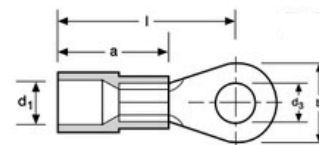

Passende Werkzeuge siehe GOGATOOL Katalog / for appropriate tools please see GOGATOOL catalog

FC	Typ	mm <sup>2</sup>	Loch für	Abmessung mm						Gewicht/100Stk.	VPE	ArtNr	€
colour	type	range	hole size	d3	b	d1	l	a	s	kg	Stk.		/100 Stk.
				dimensions mm						weight /100 pcs.	PU		/100 Stk.
RT	KS-ISRK-10-M5	10	M5	5,3	10,0	7,5	24,0	16,0	1,1	0,070	500	123610010005	39,95
	KS-ISRK-10-M6		M6	6,5	11,0	7,5	25,0	16,0	1,1	0,070		123610010006	39,02
	KS-ISRK-10-M8		M8	8,4	14,0	7,5	28,0	16,0	1,1	0,070		123610010008	41,56
	KS-ISRK-10-M10		M10	10,5	18,0	7,5	29,0	16,0	1,1	0,080		123610010010	42,76
	KS-ISRK-10-M12		M12	13,0	22,0	7,5	31,0	16,0	1,1	0,130		123610010012	40,43
BL	KS-ISRK-16-M5	16	M5	5,3	11,0	9,0	30,0	20,0	1,2	0,080	250	123610016005	43,29
	KS-ISRK-16-M6		M6	6,5	11,0	9,0	30,0	20,0	1,2	0,120		123610016006	45,52
	KS-ISRK-16-M8		M8	8,4	14,0	9,0	32,0	20,0	1,2	0,145		123610016008	51,00
	KS-ISRK-16-M10		M10	10,5	18,0	9,0	34,0	20,0	1,2	0,190		123610016010	51,12
	KS-ISRK-16-M12		M12	13,0	22,0	9,0	36,0	20,0	1,2	0,190		123610016012	53,38
GE	KS-ISRK-25-M5	25	M5	5,3	12,0	11,0	36,0	23,0	1,5	0,170	100	123610025005	71,78
	KS-ISRK-25-M6		M6	6,5	12,0	11,0	36,0	23,0	1,5	0,180		123610025006	75,37
	KS-ISRK-25-M8		M8	8,4	16,0	11,0	36,0	23,0	1,5	0,190		123610025008	73,45
	KS-ISRK-25-M10		M10	10,5	16,0	11,0	37,0	23,0	1,5	0,240		123610025010	76,61
	KS-ISRK-25-M12		M12	13,0	22,0	11,0	42,0	23,0	1,5	0,300		123610025012	81,59
	KS-ISRK-25-M16		M16	17,0	28,0	11,0	46,0	23,0	1,5	0,300		123610025016	103,61
RT	KS-ISRK-35-M6	35	M6	6,5	15,0	12,0	38,0	24,0	1,6	1,120	100	123610035006	77,24
	KS-ISRK-35-M8		M8	8,4	16,0	12,0	38,0	24,0	1,6	1,090		123610035008	77,94
	KS-ISRK-35-M10		M10	10,5	18,0	12,0	39,0	24,0	1,6	1,110		123610035010	82,72
	KS-ISRK-35-M12		M12	13,0	22,0	12,0	43,0	24,0	1,6	1,370		123610035012	87,44
	KS-ISRK-35-M16		M16	17,0	28,0	12,0	48,0	24,0	1,6	1,660		123610035016	105,11
BL	KS-ISRK-50-M6	50	M6	6,5	18,0	16,0	50,0	32,0	1,8	1,760	50	123610050006	132,98
	KS-ISRK-50-M8		M8	8,4	18,0	16,0	50,0	32,0	1,8	1,760		123610050008	112,69
	KS-ISRK-50-M10		M10	10,5	18,0	16,0	50,0	32,0	1,8	1,710		123610050010	112,69
	KS-ISRK-50-M12		M12	13,0	22,0	16,0	50,0	32,0	1,8	1,910		123610050012	126,14
	KS-ISRK-50-M16		M16	17,0	28,0	16,0	50,0	32,0	1,8	2,210		123610050016	152,38
GE	KS-ISRK-70-M6	70	M6	6,5	22,0	18,0	54,0	36,0	2,0	2,810	50	123610070006	155,23
	KS-ISRK-70-M8		M8	8,4	22,0	18,0	54,0	36,0	2,0	2,710		123610070008	155,23
	KS-ISRK-70-M10		M10	10,5	22,0	18,0	54,0	36,0	2,0	2,670		123610070010	155,23
	KS-ISRK-70-M12		M12	13,0	22,0	18,0	54,0	36,0	2,0	2,510		123610070012	159,33
	KS-ISRK-70-M16		M16	17,0	28,0	18,0	54,0	36,0	2,0	2,810		123610070016	176,63
RT	KS-ISRK-95-M8	95	M8	8,4	27,0	20,0	60,0	40,0	2,3	4,410	25	123610095008	259,60
	KS-ISRK-95-M10		M10	10,5	27,0	20,0	60,0	40,0	2,3	4,210		123610095010	259,60
	KS-ISRK-95-M12		M12	13,0	27,0	20,0	60,0	40,0	2,3	4,010		123610095012	259,60
	KS-ISRK-95-M16		M16	17,0	27,0	20,0	62,0	40,0	2,3	4,210		123610095016	277,50
BL	KS-ISRK-95-M8	120	M8	8,4	24,0	24,0	64,0	44,0	3,0	5,600	25	123610120008	343,05
	KS-ISRK-95-M10		M10	10,5	24,0	24,0	64,0	44,0	3,0	5,600		123610120010	320,18
	KS-ISRK-95-M12		M12	13,0	24,0	24,0	64,0	44,0	3,0	5,400		123610120012	320,18
	KS-ISRK-95-M16		M16	17,0	24,0	24,0	68,0	44,0	3,0	5,800		123610120016	411,46
GE	KS-ISRK-95-M10	150	M10	10,5	30,0	26,0	66,0	48,0	3,2	7,600	25	123610150010	903,01
	KS-ISRK-95-M12		M12	13,0	30,0	26,0	66,0	48,0	3,2	7,600		123610150012	903,01
	KS-ISRK-95-M16		M16	17,0	30,0	26,0	66,0	48,0	3,2	7,500		123610150016	903,01