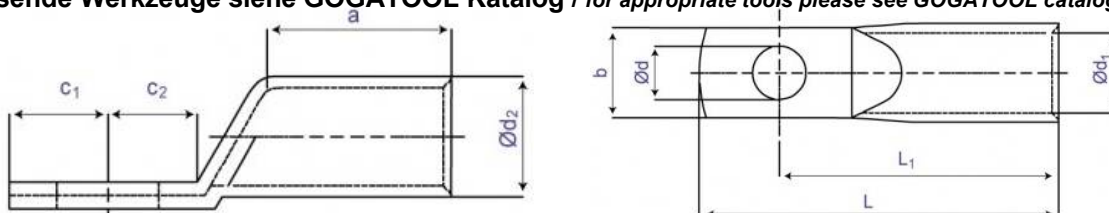

**GOGAPIN KSF-SFRK Rohrkabelschuh m. schmalem Flansch /
uninsulated tubular cable lugs w. slim flange**

Material / material: E-CU gal Sn. / E-CU tube tin-plated

Normen / standards: Rohrabmessung ähnlich DIN 46234 / pipe dimension similar to DIN 46234

Mit schmalem Flansch, für feine und mehrdrähtige Leiter / with narrow palm, for fine and stranded conductors
Passende Werkzeuge siehe GOGATOOL Katalog / for appropriate tools please see GOGATOOL catalog

mm² range	Loch für hole size	Gewicht/100Stk. kg weight /100 pcs.	Abmessungen mm dimensions mm										VPE Stk. PU	Typ type	ArtNr	€/100 Stk. /100 pcs.
			d	d1	d2	l	l1	a	b	c1	c2					
35	M6	1,78	6,5	8,5	12,0	39,5	32,0	17,0	15,0	7,5	7,5	150	KSF-SFRK-35-M6	124510035006	124,10	
50	M6	2,95	6,5	10,0	14,0	47,0	37,0	19,0	15,0	10,0	10,0	120	KSF-SFRK-50-M6	124510050006	197,00	
	M8	2,82	8,5	10,0	14,0	47,0	37,0	19,0	17,0	10,0	10,0		KSF-SFRK-50-M8	124510050008		
	M10	3,08	10,5	10,0	14,0	51,0	39,0	19,0	19,0	12,0	12,0		KSF-SFRK-50-M10	124510050010		
70	M8	4,10	8,5	12,0	16,5	53,0	43,0	21,0	17,0	10,0	10,0	80	KSF-SFRK-70-M8	124510070008	269,00	
	M10	4,45	10,5	12,0	16,5	56,0	44,0	21,0	19,0	12,0	12,0		KSF-SFRK-70-M10	124510070010	269,00	
	M12	4,22	13,0	12,0	16,5	59,0	46,0	21,0	19,0	13,0	13,0		KSF-SFRK-70-M12	124510070012	323,00	
95	M8	5,46	8,5	13,5	18,0	60,0	48,0	25,0	19,0	12,0	12,0	60	KSF-SFRK-95-M8	124510095008	352,00	
	M10	5,13	10,5	13,5	18,0	60,0	48,0	25,0	19,0	12,0	12,0		KSF-SFRK-95-M10	124510095010		
120	M8	5,94	8,5	15,0	19,5	65,0	51,0	26,0	19,0	14,0	14,0	50	KSF-SFRK-120-M8	124510120008	393,00	
	M10	5,81	10,5	15,0	19,5	65,0	51,0	26,0	19,0	14,0	14,0		KSF-SFRK-120-M10	124510120010		
	M12	5,92	13,0	15,0	19,5	65,0	51,0	26,0	19,0	14,0	14,0		KSF-SFRK-120-M12	124510120012		
150	M8	6,80	8,5	16,5	21,0	70,0	56,0	30,0	19,0	14,0	14,0	30	KSF-SFRK-150-M8	124510150008	445,00	
	M10	6,75	10,5	16,5	21,0	70,0	56,0	30,0	19,0	14,0	14,0		KSF-SFRK-150-M10	124510150010		
	M12	7,15	13,0	16,5	21,0	72,0	57,0	30,0	19,0	15,0	15,0		KSF-SFRK-150-M12	124510150012		
185	M10	10,59	19,0	19,0	24,0	83,0	65,0	30,0	24,5	18,0	18,0	25	KSF-SFRK-185-M10	124510185010	648,00	
	M12	11,09	13,0	19,0	24,0	83,0	65,0	30,0	31,0	18,0	18,0		KSF-SFRK-185-M12	124510185012		
	M16	9,76	17,0	19,0	24,0	83,0	65,0	30,0	31,0	18,0	18,0		KSF-SFRK-185-M16	124510185016		
240	M10	12,70	10,5	21,0	26,6	95,0	72,0	35,0	31,0	17,0	18,0	25	KSF-SFRK-240-M10	124510240010	824,00	
	M12	13,72	13,0	21,0	26,6	95,0	72,0	35,0	31,0	17,0	18,0		KSF-SFRK-240-M12	124510240012		
	M16	13,28	17,0	21,0	26,6	95,0	72,0	35,0	31,0	17,0	18,0		KSF-SFRK-240-M16	124510240016