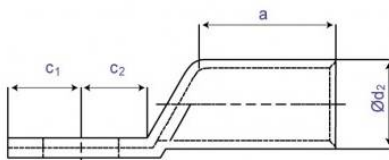

mm ² range	Loch für hole size	Gewicht/100Stk. kg weight /100 pcs.	Abmessungen mm dimensions mm									VPE Stk. PU	Typ type	ArtNr	€/100 Stk. /100 pcs.
			d	d1	d2	l	l1	a	b	c1	c2				
35	M6	1,78	6,5	8,5	12,0	39,5	32,0	17,0	15,0	7,5	7,5	150	KSF-SFRK-35-M6	124510035006	124,10
50	M6	2,95	6,5	10,0	14,0	47,0	37,0	19,0	15,0	10,0	10,0	120	KSF-SFRK-50-M6	124510050006	197,00
	M8	2,82	8,5	10,0	14,0	47,0	37,0	19,0	17,0	10,0	10,0		KSF-SFRK-50-M8	124510050008	
	M10	3,08	10,5	10,0	14,0	51,0	39,0	19,0	19,0	12,0	12,0		KSF-SFRK-50-M10	124510050010	
70	M8	4,10	8,5	12,0	16,5	53,0	43,0	21,0	17,0	10,0	10,0	80	KSF-SFRK-70-M8	124510070008	269,00
	M10	4,45	10,5	12,0	16,5	56,0	44,0	21,0	19,0	12,0	12,0		KSF-SFRK-70-M10	124510070010	
	M12	4,22	13,0	12,0	16,5	59,0	46,0	21,0	19,0	13,0	13,0		KSF-SFRK-70-M12	124510070012	
95	M8	5,46	8,5	13,5	18,0	60,0	48,0	25,0	19,0	12,0	12,0	60	KSF-SFRK-95-M8	124510095008	352,00
	M10	5,13	10,5	13,5	18,0	60,0	48,0	25,0	19,0	12,0	12,0		KSF-SFRK-95-M10	124510095010	
	M12	5,15	13,0	13,5	18,0	62,0	49,0	25,0	19,0	13,0	13,0		KSF-SFRK-95-M12	124510095012	
120	M8	5,94	8,5	15,0	19,5	65,0	51,0	26,0	19,0	14,0	14,0	50	KSF-SFRK-120-M8	124510120008	393,00
	M10	5,81	10,5	15,0	19,5	65,0	51,0	26,0	19,0	14,0	14,0		KSF-SFRK-120-M10	124510120010	
	M12	5,92	13,0	15,0	19,5	65,0	51,0	26,0	19,0	14,0	14,0		KSF-SFRK-120-M12	124510120012	
150	M8	6,80	8,5	16,5	21,0	70,0	56,0	30,0	19,0	14,0	14,0	30	KSF-SFRK-150-M8	124510150008	445,00
	M10	6,75	10,5	16,5	21,0	70,0	56,0	30,0	19,0	14,0	14,0		KSF-SFRK-150-M10	124510150010	
	M12	7,15	13,0	16,5	21,0	72,0	57,0	30,0	19,0	15,0	15,0		KSF-SFRK-150-M12	124510150012	
185	M10	10,59	19,0	19,0	24,0	83,0	65,0	30,0	24,5	18,0	18,0	25	KSF-SFRK-185-M10	124510185010	648,00
	M12	11,09	13,0	19,0	24,0	83,0	65,0	30,0	31,0	18,0	18,0		KSF-SFRK-185-M12	124510185012	
	M16	9,76	17,0	19,0	24,0	83,0	65,0	30,0	31,0	18,0	18,0		KSF-SFRK-185-M16	124510185016	
240	M10	12,70	10,5	21,0	26,6	95,0	72,0	35,0	31,0	17,0	18,0	25	KSF-SFRK-240-M10	124510240010	824,00
	M12	13,72	13,0	21,0	26,6	95,0	72,0	35,0	31,0	17,0	18,0		KSF-SFRK-240-M12	124510240012	
	M16	13,28	17,0	21,0	26,6	95,0	72,0	35,0	31,0	17,0	18,0		KSF-SFRK-240-M16	124510240016	