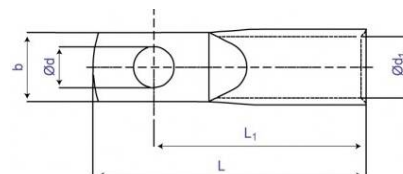

**GOGAPIN KSF-SFRK Rohrkabelschuh m. schmalem Flansch /
uninsulated tubular cable lugs w. slim flange**

Material / material: E-CU gal Sn. / E-CU tube tin-plated

Normen / standards: Rohrabmessung ähnlich DIN 46234 / pipe dimension similar to DIN 46234

**Für Geräteanschluss /
for switch gear connections**

Mit schmalem Flansch, für feine und mehrdrähtige Leiter / with narrow palm, for fine and stranded conductors

Passende Werkzeuge siehe GOGATOOL Katalog / for appropriate tools please see GOGATOOL catalog

mm² range	Loch für hole size	Gewicht/100Stk. kg weight /100 pcs.	Abmessungen mm dimensions mm									VPE Stk. PU	Typ type	ArtNr	€/100 Stk. /100 pcs.
			d	d1	d2	l	l1	a	b	c1	c2				
35	M6	1,78	6,5	8,5	12,0	39,5	32,0	17,0	15,0	7,5	7,5	150	KSF-SFRK-35-M6	124510035006	124,10
50	M6	2,95	6,5	10,0	14,0	47,0	37,0	19,0	15,0	10,0	10,0	120	KSF-SFRK-50-M6	124510050006	197,00
	M8	2,82	8,5	10,0	14,0	47,0	37,0	19,0	17,0	10,0	10,0		KSF-SFRK-50-M8	124510050008	
	M10	3,08	10,5	10,0	14,0	51,0	39,0	19,0	19,0	12,0	12,0		KSF-SFRK-50-M10	124510050010	
70	M8	4,10	8,5	12,0	16,5	53,0	43,0	21,0	17,0	10,0	10,0	80	KSF-SFRK-70-M8	124510070008	269,00
	M10	4,45	10,5	12,0	16,5	56,0	44,0	21,0	19,0	12,0	12,0		KSF-SFRK-70-M10	124510070010	
	M12	4,22	13,0	12,0	16,5	59,0	46,0	21,0	19,0	13,0	13,0		KSF-SFRK-70-M12	124510070012	
95	M8	5,46	8,5	13,5	18,0	60,0	48,0	25,0	19,0	12,0	12,0	60	KSF-SFRK-95-M8	124510095008	352,00
	M10	5,13	10,5	13,5	18,0	60,0	48,0	25,0	19,0	12,0	12,0		KSF-SFRK-95-M10	124510095010	
	M12	5,15	13,0	13,5	18,0	62,0	49,0	25,0	19,0	13,0	13,0		KSF-SFRK-95-M12	124510095012	
120	M8	5,94	8,5	15,0	19,5	65,0	51,0	26,0	19,0	14,0	14,0	50	KSF-SFRK-120-M8	124510120008	393,00
	M10	5,81	10,5	15,0	19,5	65,0	51,0	26,0	19,0	14,0	14,0		KSF-SFRK-120-M10	124510120010	
	M12	5,92	13,0	15,0	19,5	65,0	51,0	26,0	19,0	14,0	14,0		KSF-SFRK-120-M12	124510120012	
150	M8	6,80	8,5	16,5	21,0	70,0	56,0	30,0	19,0	14,0	14,0	30	KSF-SFRK-150-M8	124510150008	445,00
	M10	6,75	10,5	16,5	21,0	70,0	56,0	30,0	19,0	14,0	14,0		KSF-SFRK-150-M10	124510150010	
	M12	7,15	13,0	16,5	21,0	72,0	57,0	30,0	19,0	15,0	15,0		KSF-SFRK-150-M12	124510150012	
185	M10	10,59	19,0	19,0	24,0	83,0	65,0	30,0	24,5	18,0	18,0	25	KSF-SFRK-185-M10	124510185010	648,00
	M12	11,09	13,0	19,0	24,0	83,0	65,0	30,0	31,0	18,0	18,0		KSF-SFRK-185-M12	124510185012	
	M16	9,76	17,0	19,0	24,0	83,0	65,0	30,0	31,0	18,0	18,0		KSF-SFRK-185-M16	124510185016	
240	M10	12,70	10,5	21,0	26,6	95,0	72,0	35,0	31,0	17,0	18,0	25	KSF-SFRK-240-M10	124510240010	824,00
	M12	13,72	13,0	21,0	26,6	95,0	72,0	35,0	31,0	17,0	18,0		KSF-SFRK-240-M12	124510240012	
	M16	13,28	17,0	21,0	26,6	95,0	72,0	35,0	31,0	17,0	18,0		KSF-SFRK-240-M16	124510240016	

Preise gültig ab 01.01.2018 exkl. MwSt., freibleibend, Auftragsrabatt auf Anfrage /

prices are valid from 01.01.2018 excl. VAT, subject to change, discounts upon request

sonst. Konditionen siehe www.gogatec.com/AGB.pdf, techn. Änderungen vorbehalten /

terms & conditions can be found on our website: www.gogatec.com/AGB.pdf; error, technical modifications and variations are reserved