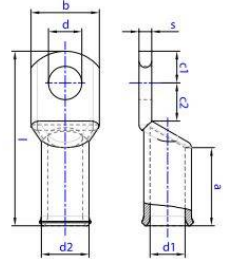

mm <sup>2</sup> range	Loch für hole size	d	d1	d2	Abmessung mm dimensions mm				L	a	b	c1	c2	VPE Stk. PU	Typ type	ArtNr	€/100 Stk. /100 Stk.
10	M5	5,5			32,2		33,0	6,2	6,6					500	KSTR-RK-10-M5	125T10010005	23,00
	M6	6,5	4,3	6,8	32,2	13,7	11,0	6,2	6,6						KSTR-RK-10-M6	125T10010006	23,00
	M8	8,5			36,7		14,0	8,2	10,6						KSTR-RK-10-M8	125T10010008	27,00
16	M6	5,5			34,0		12,0	6,0	7,0				500	KSTR-RK-16-M6	125T10016006	36,00	
	M8	6,5	5,3	8,0	39,0	14,7	16,0	8,0	11,0						KSTR-RK-16-M8	125T10016008	36,00
	M10	10,5			39,0		16,0	8,0	11,0						KSTR-RK-16-M10	125T10016010	42,00
25	M6	6,5			37,6		13,0	7,0	9,0				300	KSTR-RK-25-M6	125T10025006	54,00	
	M8	10,5	6,6	9,5	41,6	14,6	16,0	9,0	1,0						KSTR-RK-25-M8	125T10025008	54,00
	M10	13,0			41,6		16,0	9,0	1,0						KSTR-RK-25-M10	125T10025010	58,00
35	M6	6,5			43,5		15,0	9,0					200	KSTR-RK-35-M6	125T10035006	78,00	
	M8	8,5	7,9	11,0	43,5	16,5	17,0	9,0	10,0						KSTR-RK-35-M8	125T10035008	78,00
	M10	10,5			43,5		17,0	9,0							KSTR-RK-35-M10	125T10035010	a.A.
50	M6	6,5			43,5		7,0	9,0					120	KSTR-RK-50-M6	125T10050006	122,00	
	M8	8,5	9,2	12,5	51,0	18,5	18,0	10,0	14,0						KSTR-RK-50-M8	125T10050008	122,00
	M10	10,5			51,0		10,0	14,0							KSTR-RK-50-M10	125T10050010	110,00
70	M8	8,5			55,5		10,0						100	KSTR-RK-70-M8	125T10070008	149,00	
	M10	10,5	11,0	15,0	55,5	20,0	21,0	10,0	14,0						KSTR-RK-70-M10	125T10070010	149,00
	M12	13,0			55,5		10,0								KSTR-RK-70-M12	125T10070012	157,00
95	M8	8,5			67,5								80	KSTR-RK-95-M8	125T10095008	187,00	
	M10	10,5			67,5										KSTR-RK-95-M10	125T10095010	187,00
	M12	13,0	13,1	17,0	67,5	27,5	24,0	13,5	15,5						KSTR-RK-95-M12	125T10095012	187,00
	M14	15,0			67,5										KSTR-RK-95-M14	125T10095014	198,00
	M16	17,0			67,5										KSTR-RK-95-M16	125T10095016	198,00
120	M10	10,5			75,5								50	KSTR-RK-120-M10	125T10120010	220,00	
	M12	13,0	14,5	19,0	75,5	32,5	28,0	13,0	17,0						KSTR-RK-120-M12	125T10120012	220,00
	M14	15,0			75,5										KSTR-RK-120-M14	125T10120014	220,00
	M16	17,0			75,5										KSTR-RK-120-M16	125T10120016	220,00
150	M10	10,5			71,0	30,0	31,0	14,0	14,0				30	KSTR-RK-150-M10	125T10150010	275,00	
	M12	13,0	16,2	21,0	74,8	31,5	30,0	15,0	15,0						KSTR-RK-150-M12	125T10150012	275,00
	M14	15,0			78,5	31,5	30,0	17,0	17,0						KSTR-RK-150-M14	125T10150014	275,00
	M16	17,0			78,5	31,5	30,0	17,0	17,0						KSTR-RK-150-M16	125T10150016	275,00
185	M10	10,5			79,0	34,0		15,0	15,0				30	KSTR-RK-185-M10	125T10185010	390,00	
	M12	13,0	18,0	23,0	81,5	35,5	33,0	15,0	15,0						KSTR-RK-185-M12	125T10185012	390,00
	M14	15,0			85,5	35,5		17,0	17,0						KSTR-RK-185-M14	125T10185014	390,00
	M16	17,0			85,5	35,5		17,0	17,0						KSTR-RK-185-M16	125T10185016	379,00
240	M10	10,5			89,5	38,0	39,0	17,0	17,0				25	KSTR-RK-240-M10	125T10240010	549,00	
	M12	13,0			89,5	39,5	37,0	17,0	17,0						KSTR-RK-240-M12	125T10240012	549,00
	M14	13,0	20,6	26,0	93,5	39,5	37,0	19,0	19,0						KSTR-RK-240-M14	125T10240014	549,00
	M16	15,0			93,5	39,5	37,0	19,0	19,0						KSTR-RK-240-M16	125T10240016	549,00
	M20	17,0			95,5	39,5	37,0	20,0	20,0						KSTR-RK-240-M20	125T10240020	549,00
300	M14	15,0			95,5			19,0	19,0				20	KSTR-RK-300-M14	125T10300014	741,00	
	M16	17,0	23,0	28,0	95,5	41,0	41,0	19,0	19,0						KSTR-RK-300-M16	125T10300016	741,00
	M20	21,0			97,5			20,0	20,0						KSTR-RK-300-M20	125T10300020	741,00
400	M16	17,0	26,0	32,0	110,5	43,0	47,0	20,0	25,0				20	KSTR-RK-400-M16	125T10400016	1238,00	
	M20	21,0			110,5										KSTR-RK-400-M20	125T10400020	1238,00