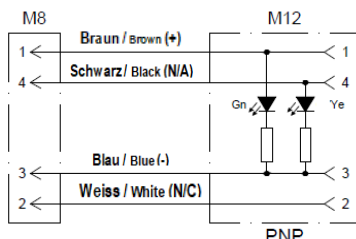

GOGAPLUG M8 Stift ger. - M12 Buchse gew. m. LED / straight M8 plug - angl. M12 sock. LED

mit LED / with LED