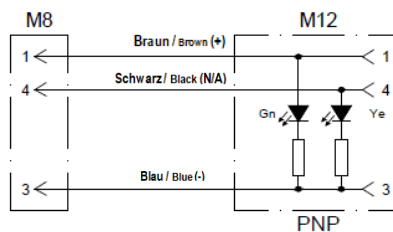

Type	Länge	Außen-ϕ	ArtNr	€	Außen-ϕ	ArtNr	€
Anz x mm²	m	mm	PVC/PUR-Leitung	/Stk.	mm	PVC-Leitung	/Stk.
type	length	outer ϕ	PVC/PUR-wire	/pc.	outer ϕ	PVC-wire	/pc.
3 x 0,25	0,3	4,0 $\pm$ 0,2	34-CPA3B3-030-110	13,28	4,0 $\pm$ 0,2	34-CPA3B3-030-010	13,13
	0,6		34-CPA3B3-060-110	13,65		34-CPA3B3-060-010	13,36
	1,5		34-CPA3B3-150-110	14,78		34-CPA3B3-150-010	14,04
	3		34-CPA3B3-300-110	16,67		34-CPA3B3-300-010	15,19
4 x 0,25	0,3	5,0 $\pm$ 0,2	34-CPA4B3-030-112	14,58	4,2 $\pm$ 0,2	34-CPA4B3-030-012	14,44
	0,6		34-CPA4B3-060-112	14,99		34-CPA4B3-060-012	14,71
	1,5		34-CPA4B3-150-112	16,25		34-CPA4B3-150-012	15,55
	3		34-CPA4B3-300-112	18,33		34-CPA4B3-300-012	16,93

Preise gültig ab 01.01.2023 exkl. MwSt., freibleibend, Auftragsrabatt auf Anfrage / prices are valid from 01.01.2023 excl. VAT, subject to change, discounts upon request
sonst. Konditionen siehe www.gogatec.com/AGB.pdf, techn. Änderungen vorbehalten / terms & conditions can be found on our website: www.gogatec.com/AGB.pdf; error, technical modifications and variations are reserved