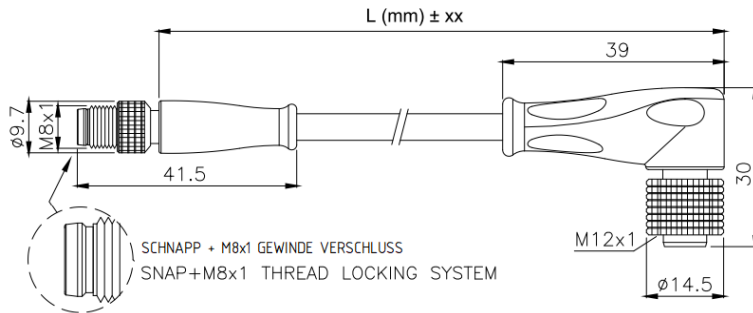

terms & conditions can be found on our website: www.gogatec.com/AGB.pdf; error, technical modifications and variations are reserved

GOGAPLUG M8 Stift gerade auf M12 Buchse gew. / straight M8 plug on angled M12 sock.