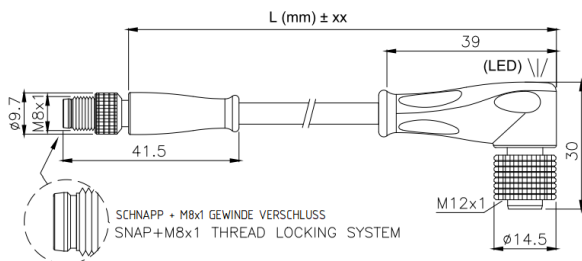

GOGAPLUG M8 Stift ger. - M12 Buchse gew. m. LED / straight M8 plug - angl. M12 sock. LED

mit LED / with LED